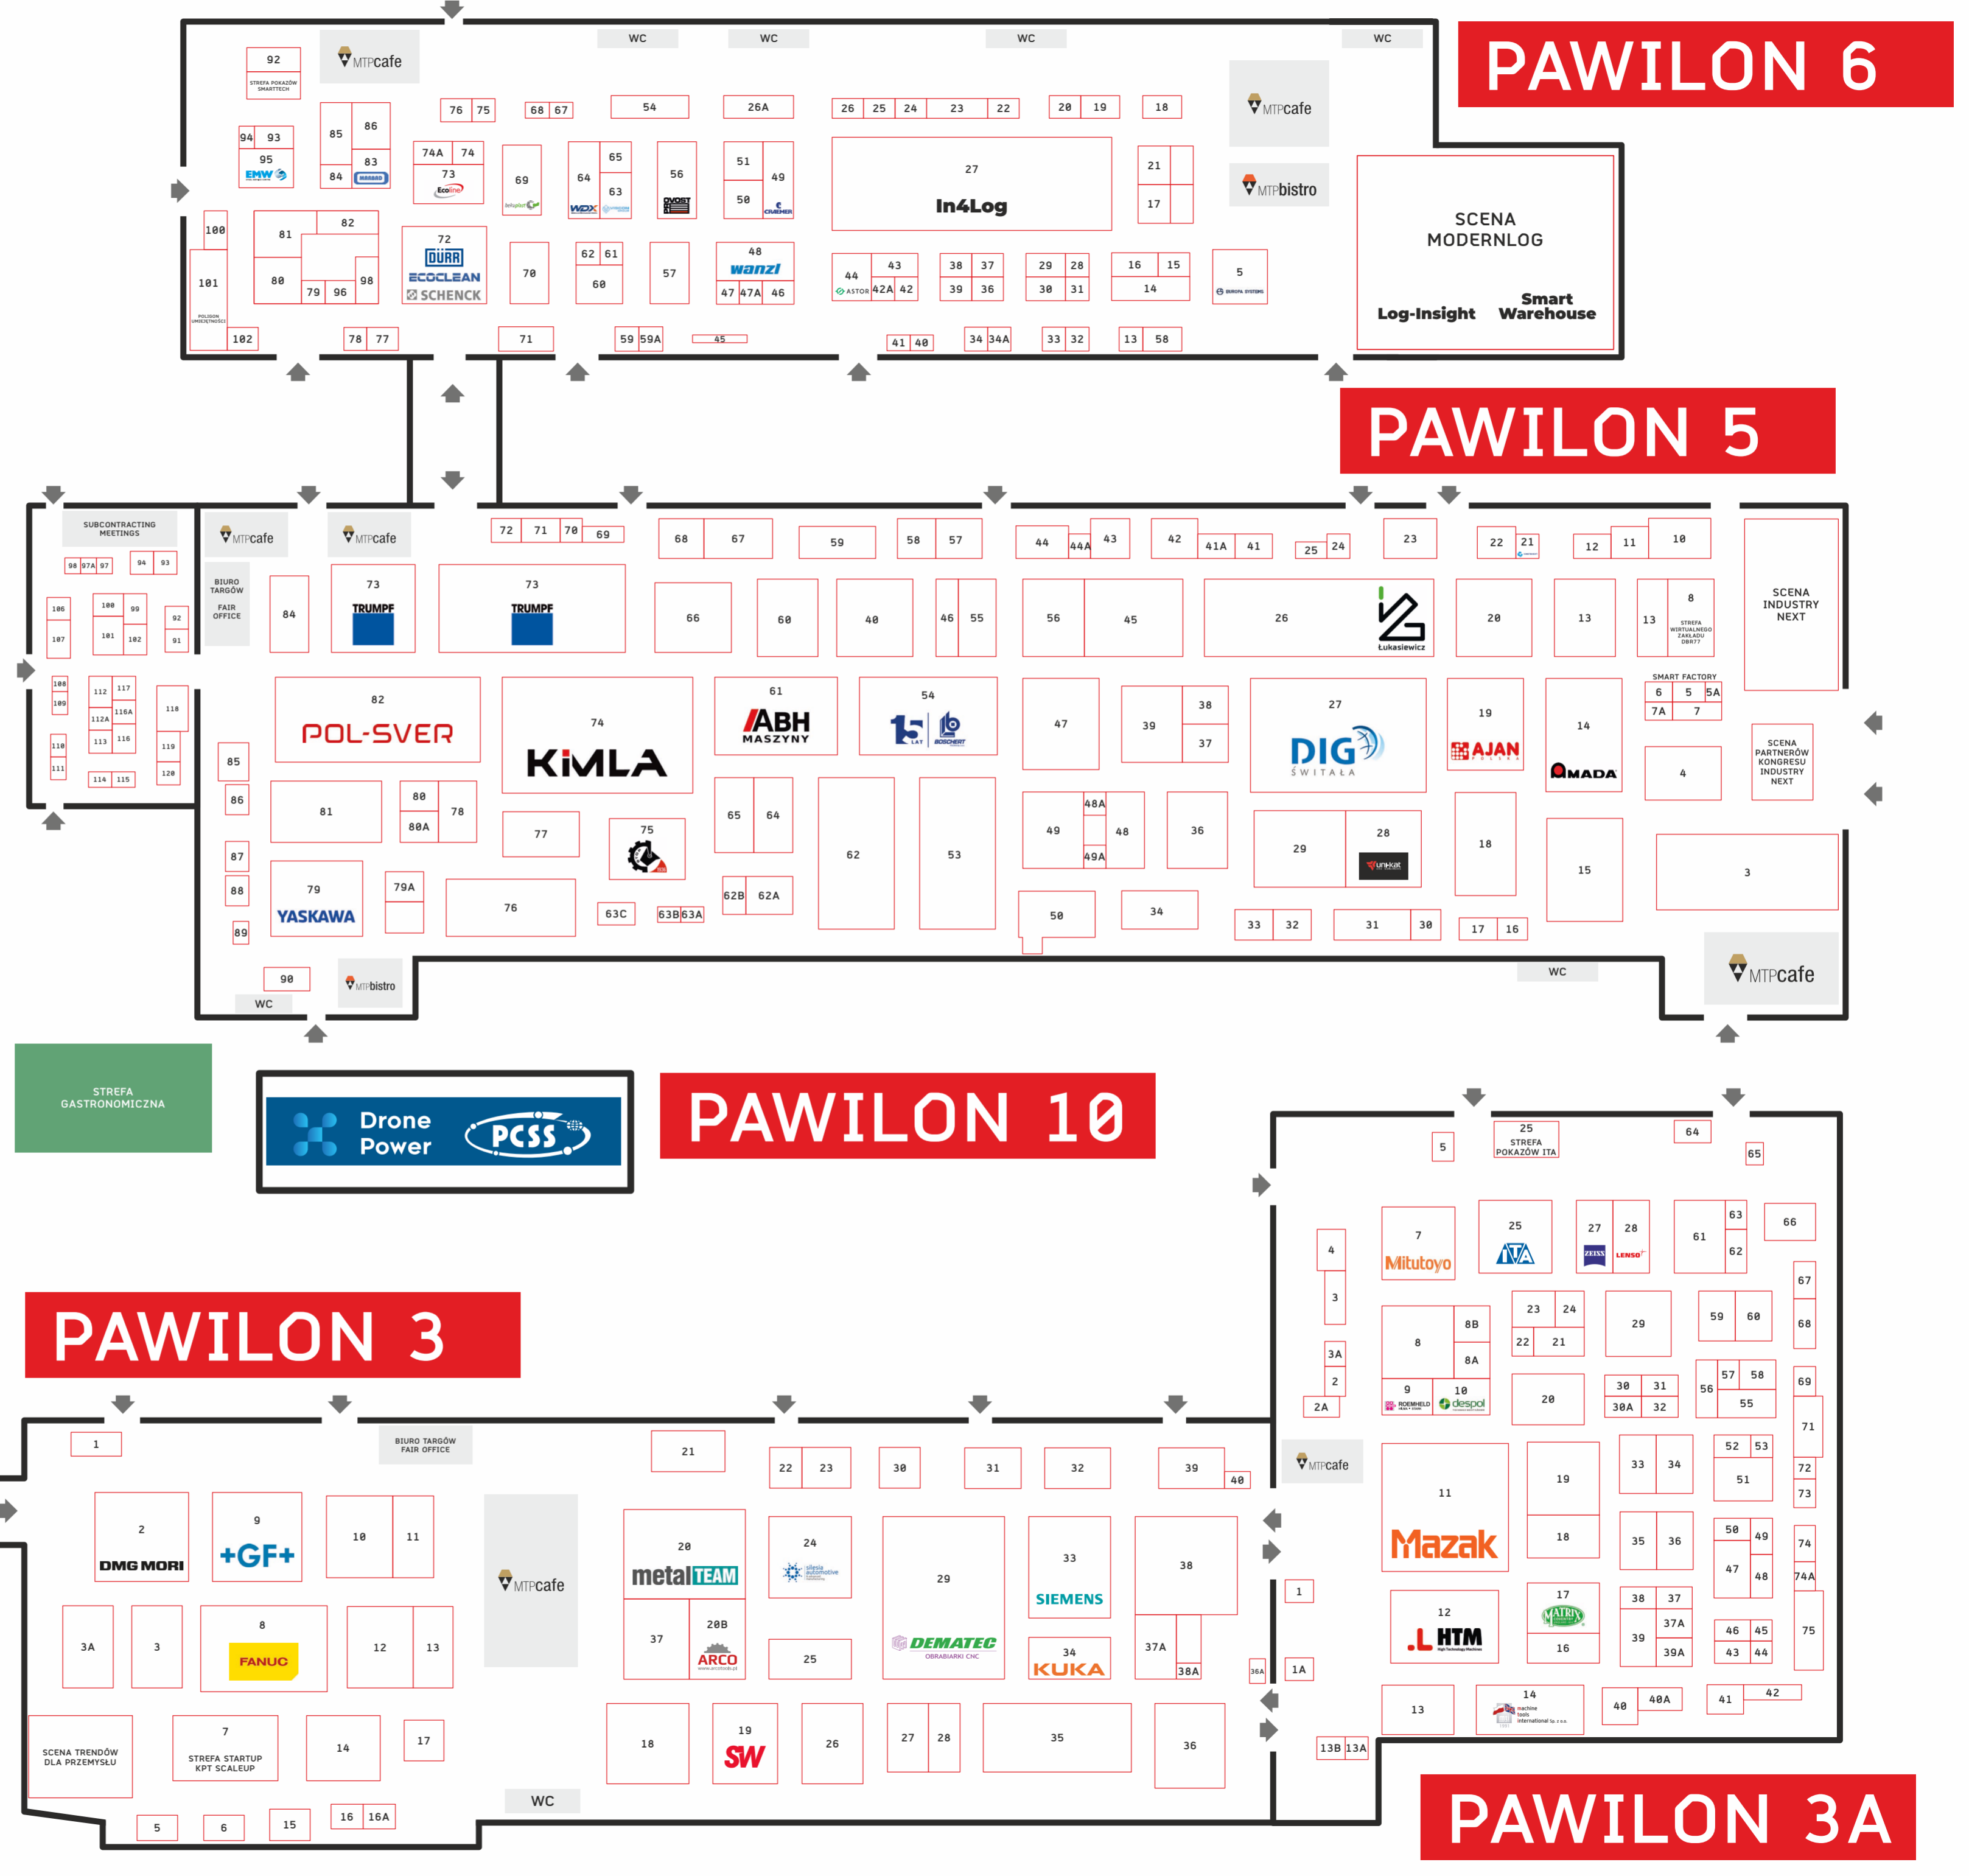

MAPA TARGÓW EXHIBITION MAP

- LEGENDA / LEGEND
- ITM** INDUSTRY EUROPE
 - MODERNLOG**
 - FOCAST**
 - Drone Power**
 - PCSS**
 - BIURO TARGÓW/EXHIBITION OFFICE
 - ☺ MTP CAFE
 - ☺ MTP BISTRO
 - STREFA GASTRONOMICZNA/FOOD COURT